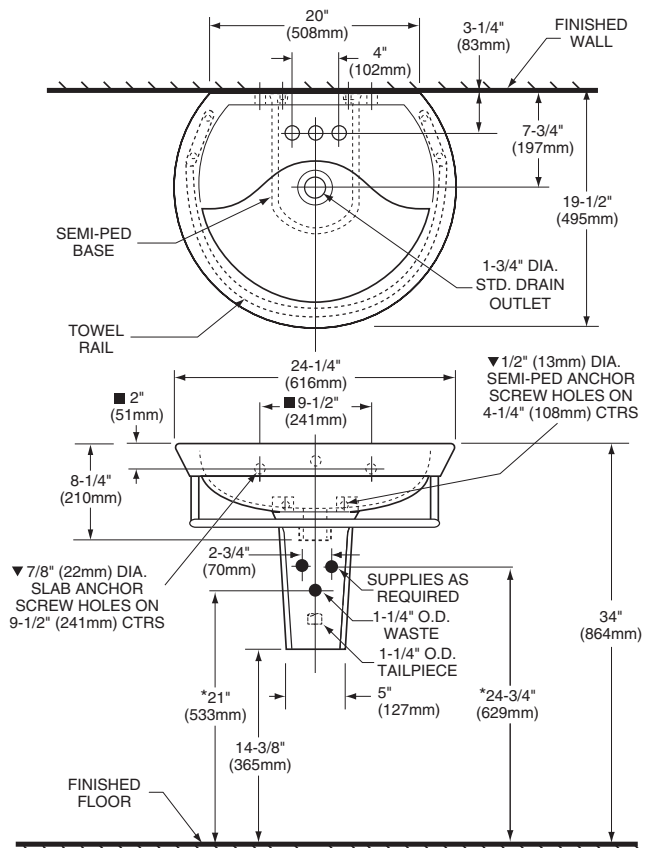

- 0268.444** Faucet holes on 4" (102mm) centers (shown)
- 0268.888** Faucet holes on 8" (203mm) centers
- 0268.144** Center hole only

**Nominal Dimensions:**

24-1/4" x 19-1/2" x 34"  
(616 x 495 x 864mm)

- 3520.000** Integral Towel Bar  
002 Crome, 295 Satin Nickel
- 738520-0070A** Towel Bar mounting kit

**Bowl sizes:**

19" (483mm) wide  
12" (305mm) front to back  
6" (152mm) deep

**Compliance Certifications:**

\* See faucet section for additional models available

**NOTES:**

- \* DIMENSIONS SHOWN FOR LOCATION OF SUPPLIES AND "P" TRAP ARE SUGGESTED.
- ▼ PEDESTAL ANCHORING SCREWS NOT INCLUDED.
- SUITABLE FOR REINFORCEMENT ONLY. ACTUAL DIMENSIONS MUST BE TAKEN FROM FIXTURE.
- FITTINGS NOT INCLUDED AND MUST BE ORDERED SEPARATELY. PROVIDE SUITABLE REINFORCEMENT FOR ALL WALL SUPPORTS. INSTALLATION INSTRUCTIONS SUPPLIED WITH LAVATORY.

**IMPORTANT:** Dimensions of fixtures are nominal and may vary within the range of tolerances established by ANSI Standard A112.19.2. These measurements are subject to change or cancellation. No responsibility is assumed for use of superseded or voided pages.